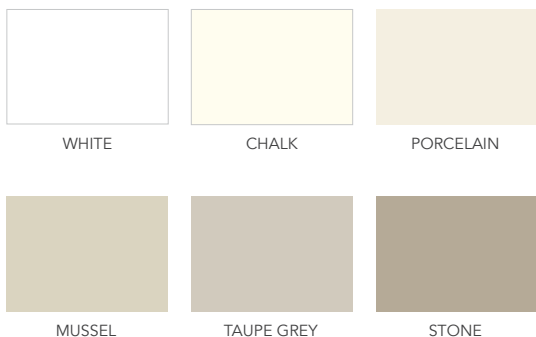

GREENS

SAGE

THORPE GREEN

BLUES

BLUE CANVAS

COLONIAL BLUE

INDIGO

GLOSS - Not Available in Acomb or Angled Doors

WHITE CREAM DOVE GREY CASHMERE DUST GREY

WOODGRAIN EFFECT

SUPER WHITE CREAM GREY MUSSEL CASHMERE

Acomb in Matt Sage & Matt Porcelain
Worksurface: Strata Quartz Pietra Carbon

Painted colour palette

Wherever you see our painted colours symbol, your kitchen can be painted in your choice of 35 shades. Opt for a unified colour scheme, or embrace the freedom of a more eclectic statement.

NEUTRALS

GREYS

WARM NEUTRALS

CASHMERE

DRY ROSE

PIMENTO

GEORGIAN RED

TRUFFLE

GREEN BLUES

PARTRIDGE GREY

CHINA BLUE

CHALK BLUE

STORM BLUE

MAJESTIC TEAL

HARTFORTH BLUE

CHARCOAL