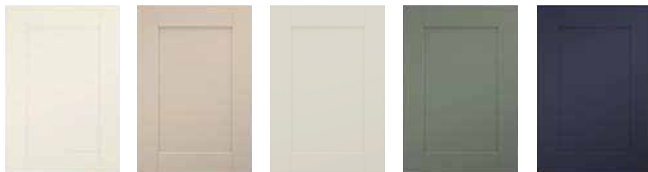

BELSAY SMOOTH

PORCELAIN CASHMERE DOVE GREY REED GREEN INDIGO

CLARENDON

Available in **MATT ONLY** painted colours

CRATHORNE

Available in **MATT ONLY** painted colours

OUTLINE

FITZROY

Available in **MATT ONLY** painted colours

OUTLINE